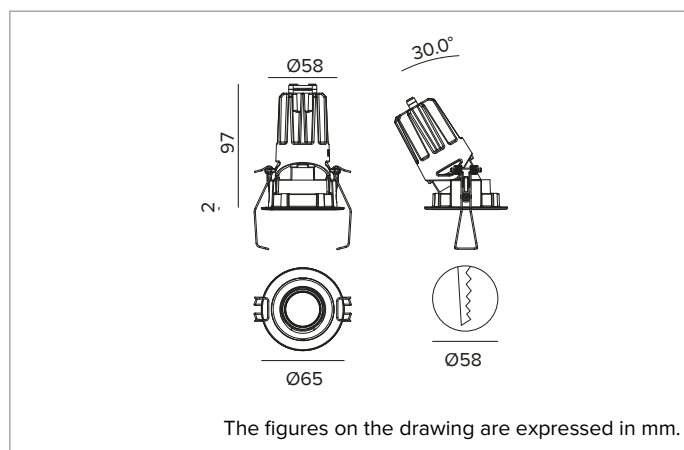

1T8474EL | CTEVO ARCHITECTURAL 58

Adjustable recessed LED projector in a trim version

	2700K	H(m)	D(m)	E _{max} (lx)
	Ra90			37°
Fixture Power	10W	1	0.67	1979
Source Flux	1099lm	2	1.35	495
Fixture Flux	759lm	3	2.02	220
Efficacy	78lm/W	4	2.69	124
TS1335	I _{max} =1801cd/klm	I _{max}	1979cd	5
			3.37	79

Optic: REFLECTOR

Beam angles: FL

Optical efficiency: 69%

Fixture flux: 759lm

Luminous efficacy: 78lm/W

Photobiological safety: Compliant with RG1 low risk group

MECHANICAL CHARACTERISTICS

Moulded black plastic optic holder and die-cast aluminium heat sink in black color. Black colour cover. The optical unit can be adjusted up to 30° on the vertical plane. Trim version with an integrated black ring.